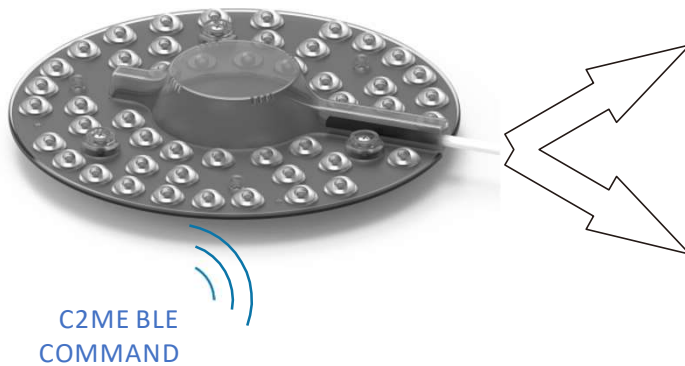

## 30W Replaceable LED Module for Ceiling