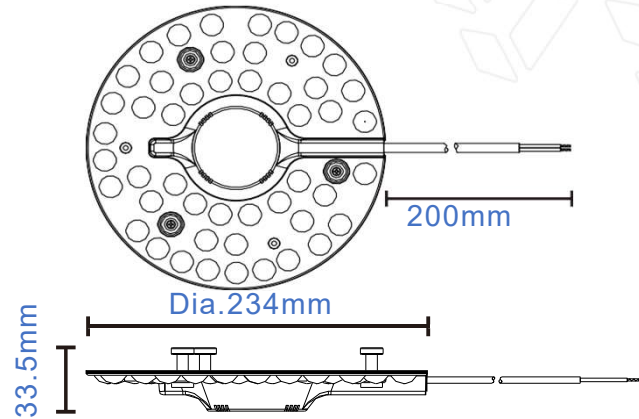

## 30W Replaceable LED Module for Ceiling